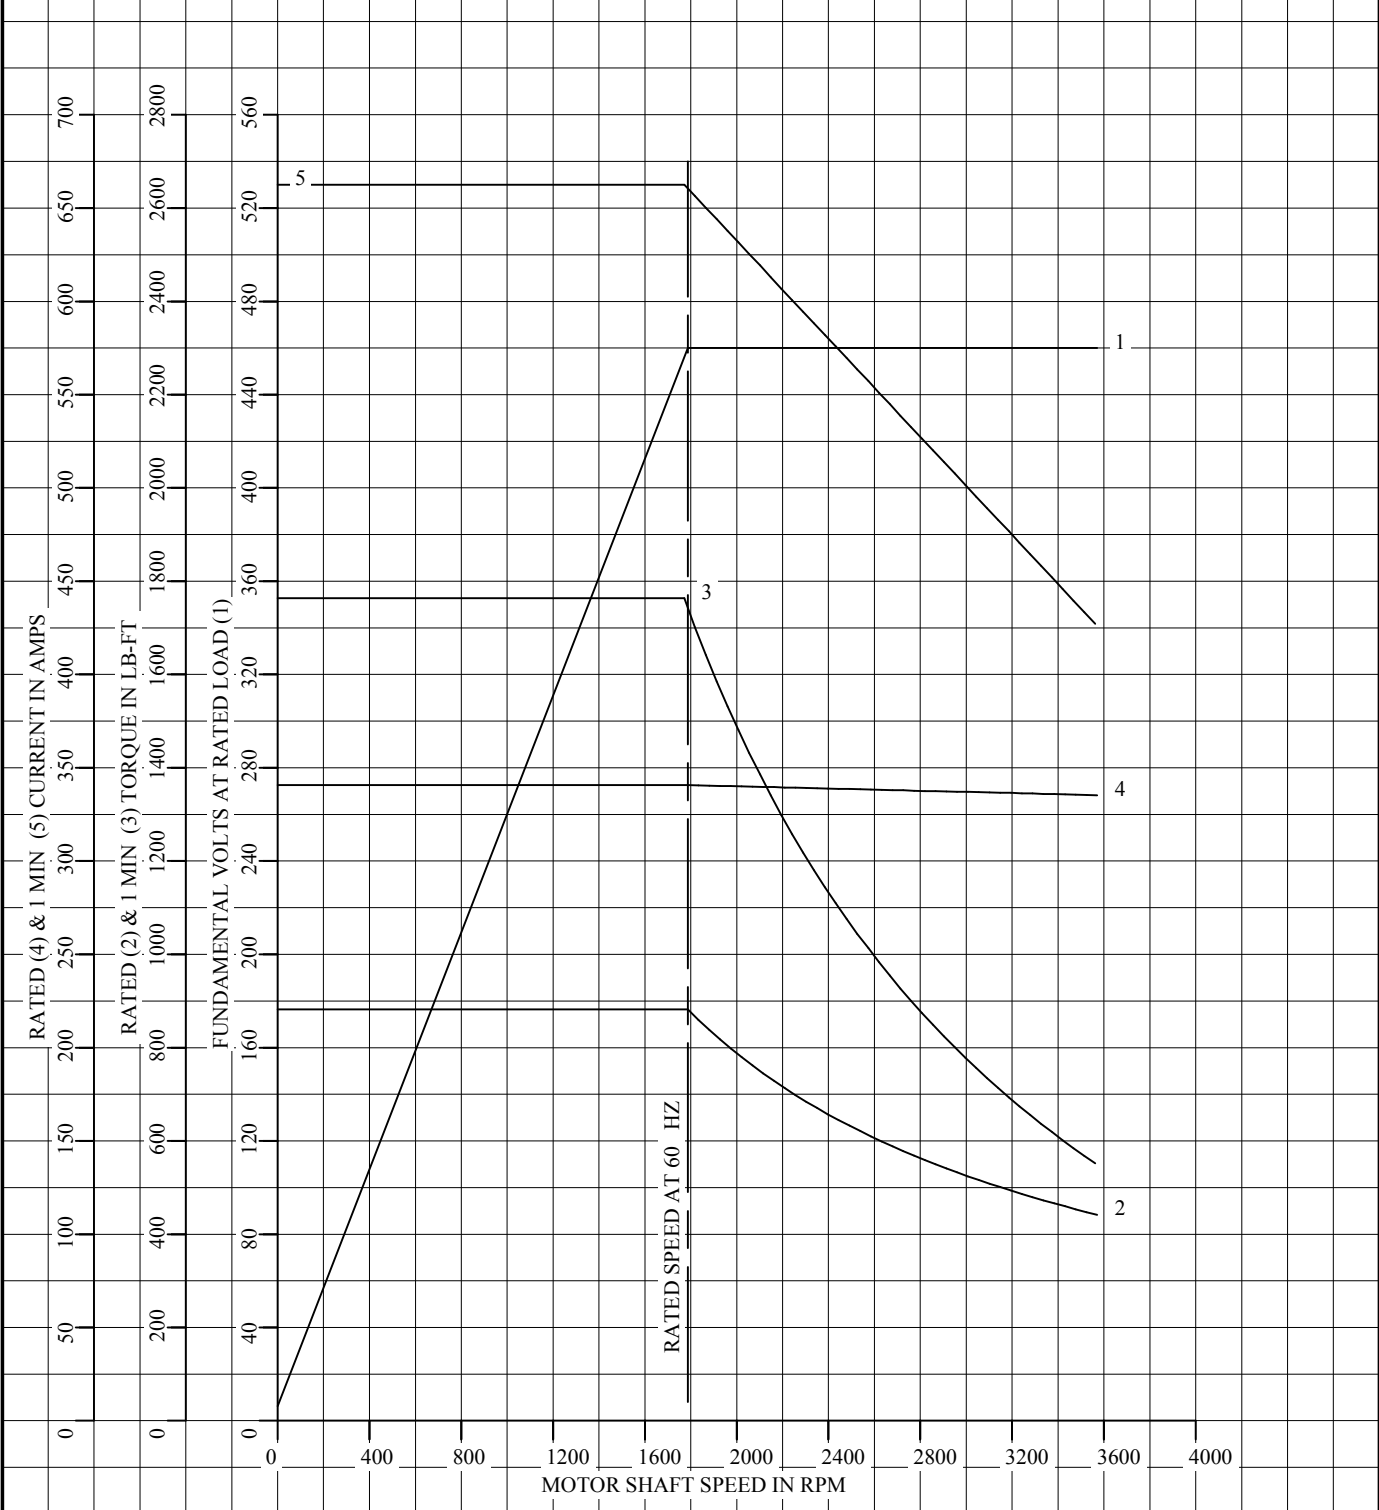

REMARKS: TYPICAL DATA

DR. BY K. GREEN
 CK. BY B. D. GRANT
 APP. BY J. MARTIN
 DATE 6-10-14

**A-C MOTOR
 PERFORMANCE DATA** L6190A
 ISSUE DATE 9-7-16

REL S.O.	-	VOLTS	460	ENCLOSURE	TEBC	WYE CONN EQ CKT OHMS PER PHASE	
FRAME	FL4034	AMPS	341	MAX SAFE RPM	3750	(AT BASE RATING, 25 °C)	
HP	300	DUTY	CONT	IM (AMPS)	112	R1 .00622	X1 .0596
BASE SPEED	1785	S.F.	1.0	P.F. @NL/FL	.042/.874	R2 .00444	X2 .0774
PHASE/HERTZ	3/60	AMB °C/INSUL	40/H	WK ² (Lb-Ft ²)	73	XM 2.17	

VARIABLE SPEED AC MOTOR CURVES

REMARKS: TYPICAL DATA
DATA VALID FOR NAMEPLATE SPEED RANGE ONLY

DR. BY K. GREEN
 CK. BY B. D. GRANT
 APP. BY J. MARTIN
 DATE 6-10-14

**A-C MOTOR
 PERFORMANCE
 CURVES**

L6190A
 SH 1 OF 2
 ISSUE DATE 9-7-16