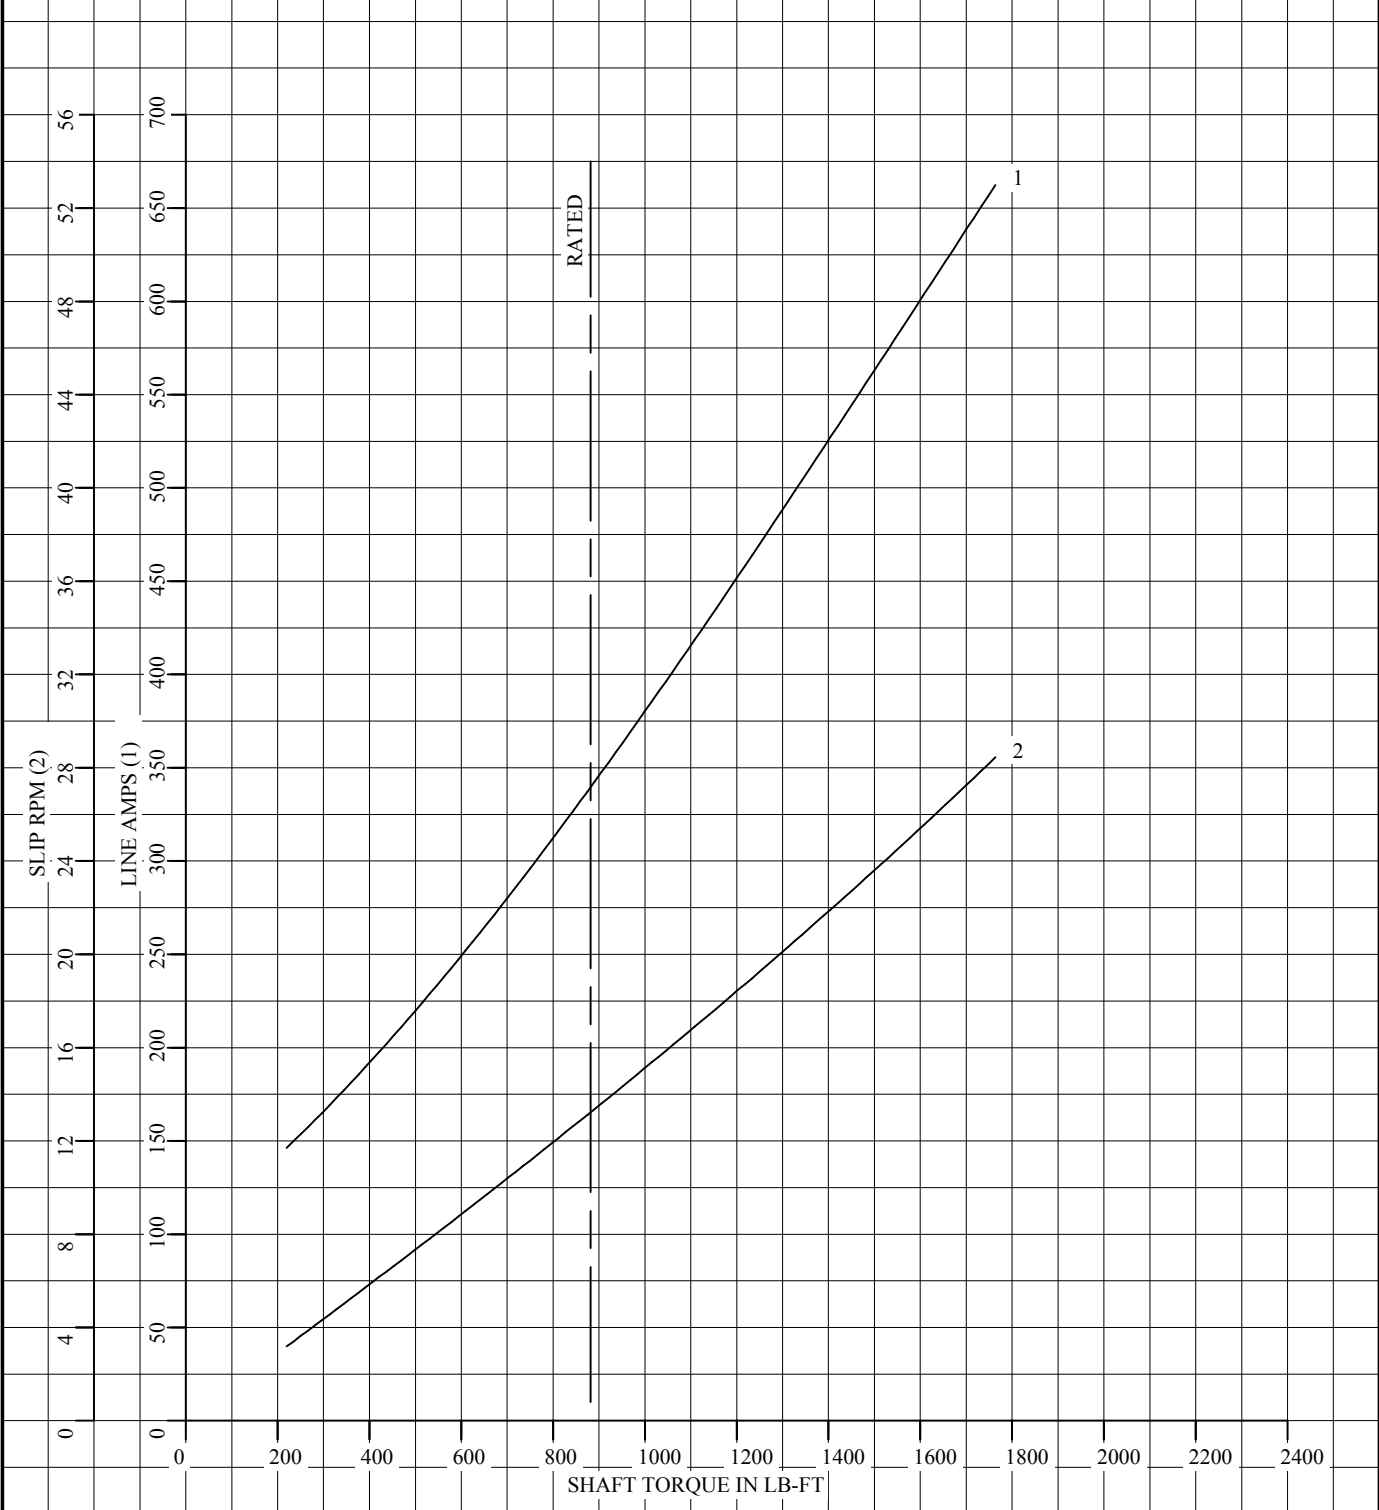

REL S.O.	-	VOLTS	460	ENCLOSURE	TEBC	WYE CONN EQ CKT OHMS PER PHASE	
FRAME	FL4034	AMPS	341	MAX SAFE RPM	3750	(AT BASE RATING, 25 °C)	
HP	300	DUTY	CONT	IM (AMPS)	112	R1 .00622	X1 .0596
BASE SPEED	1785	S.F.	1.0	P.F. @NL/FL	.042/.874	R2 .00444	X2 .0774
PHASE/HERTZ	3/60	AMB °C/INSUL	40/H	WK² (Lb-Ft²)	73		XM 2.17

LOAD PERFORMANCE (CONSTANT V/Hz RANGE)

REMARKS: TYPICAL DATA
DATA VALID FOR NAMEPLATE SPEED RANGE ONLY

DR. BY K. GREEN
CK. BY B. D. GRANT
APP. BY J. MARTIN
DATE 6-10-14

**A-C MOTOR
PERFORMANCE
CURVES**

L6190A
SH 2 OF 2
ISSUE DATE 9-7-16